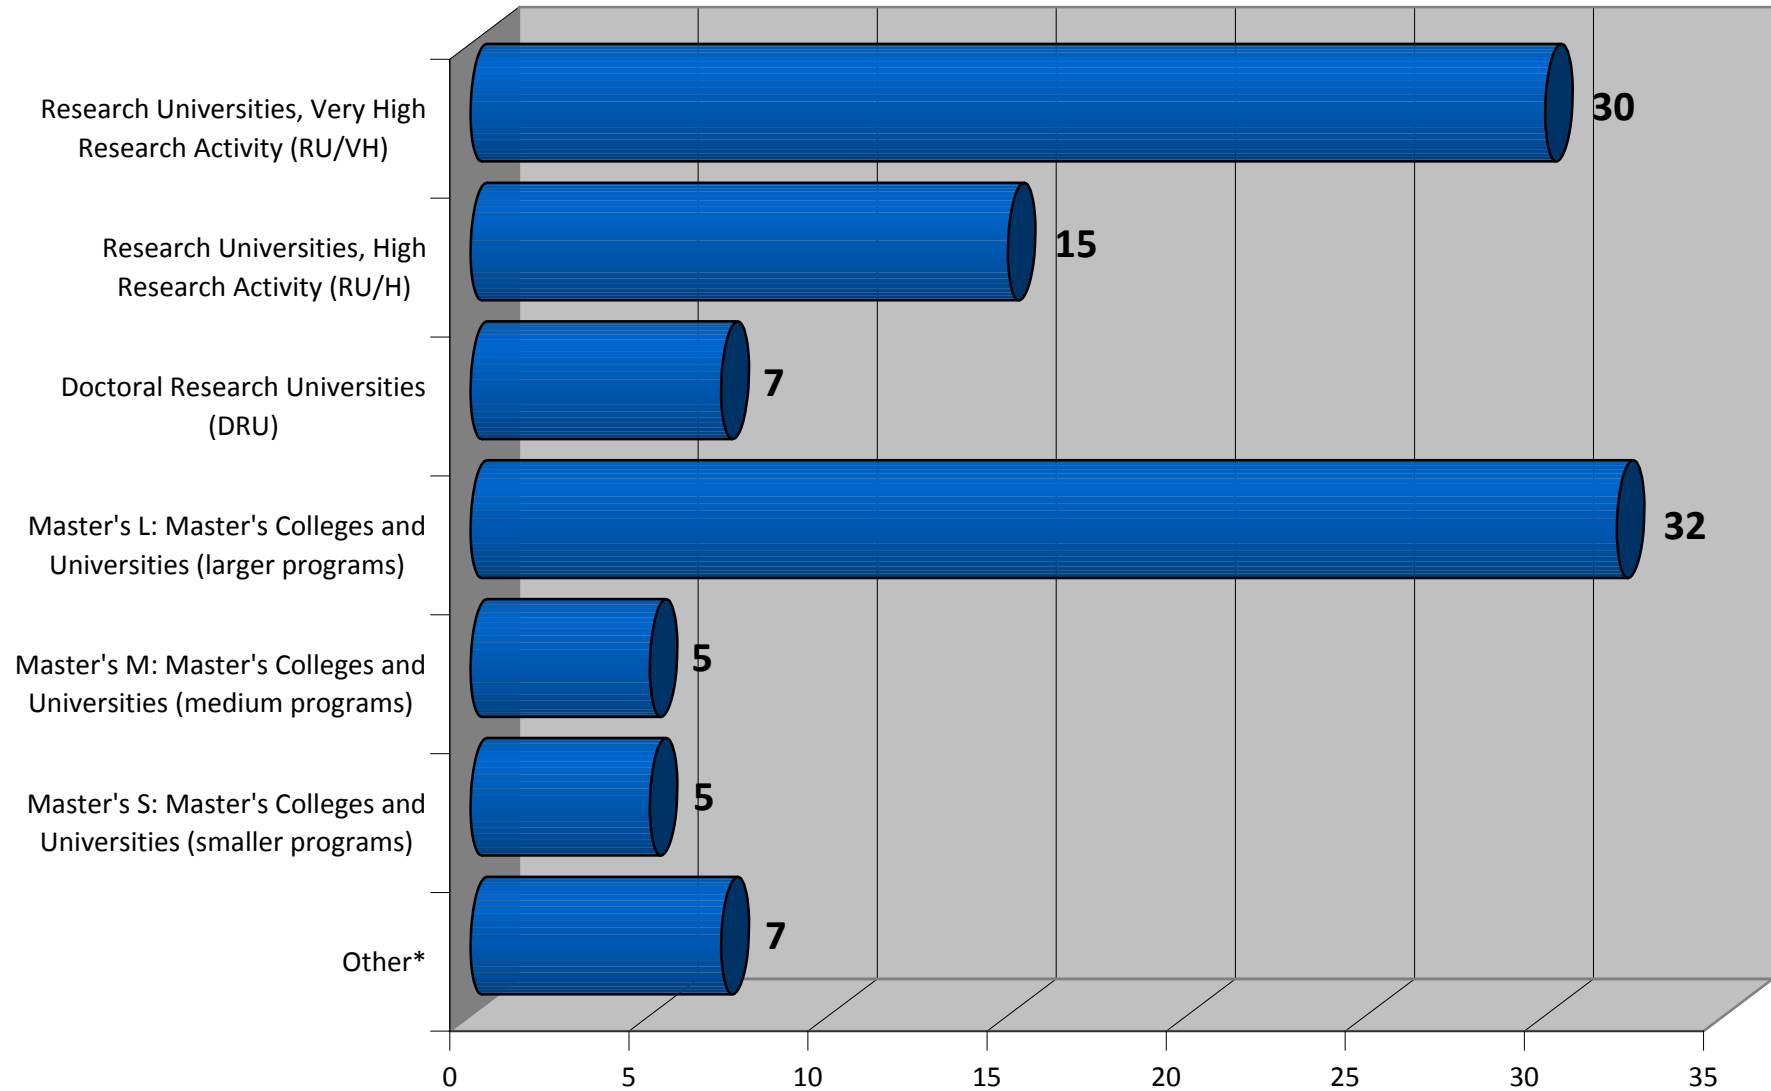

Carnegie Classifications for PSM Institutions (n=101)

* Includes Specialized Institutions, Special Focus Institutions, Baccalaureate Colleges, and International programs

data as of September 7, 2010