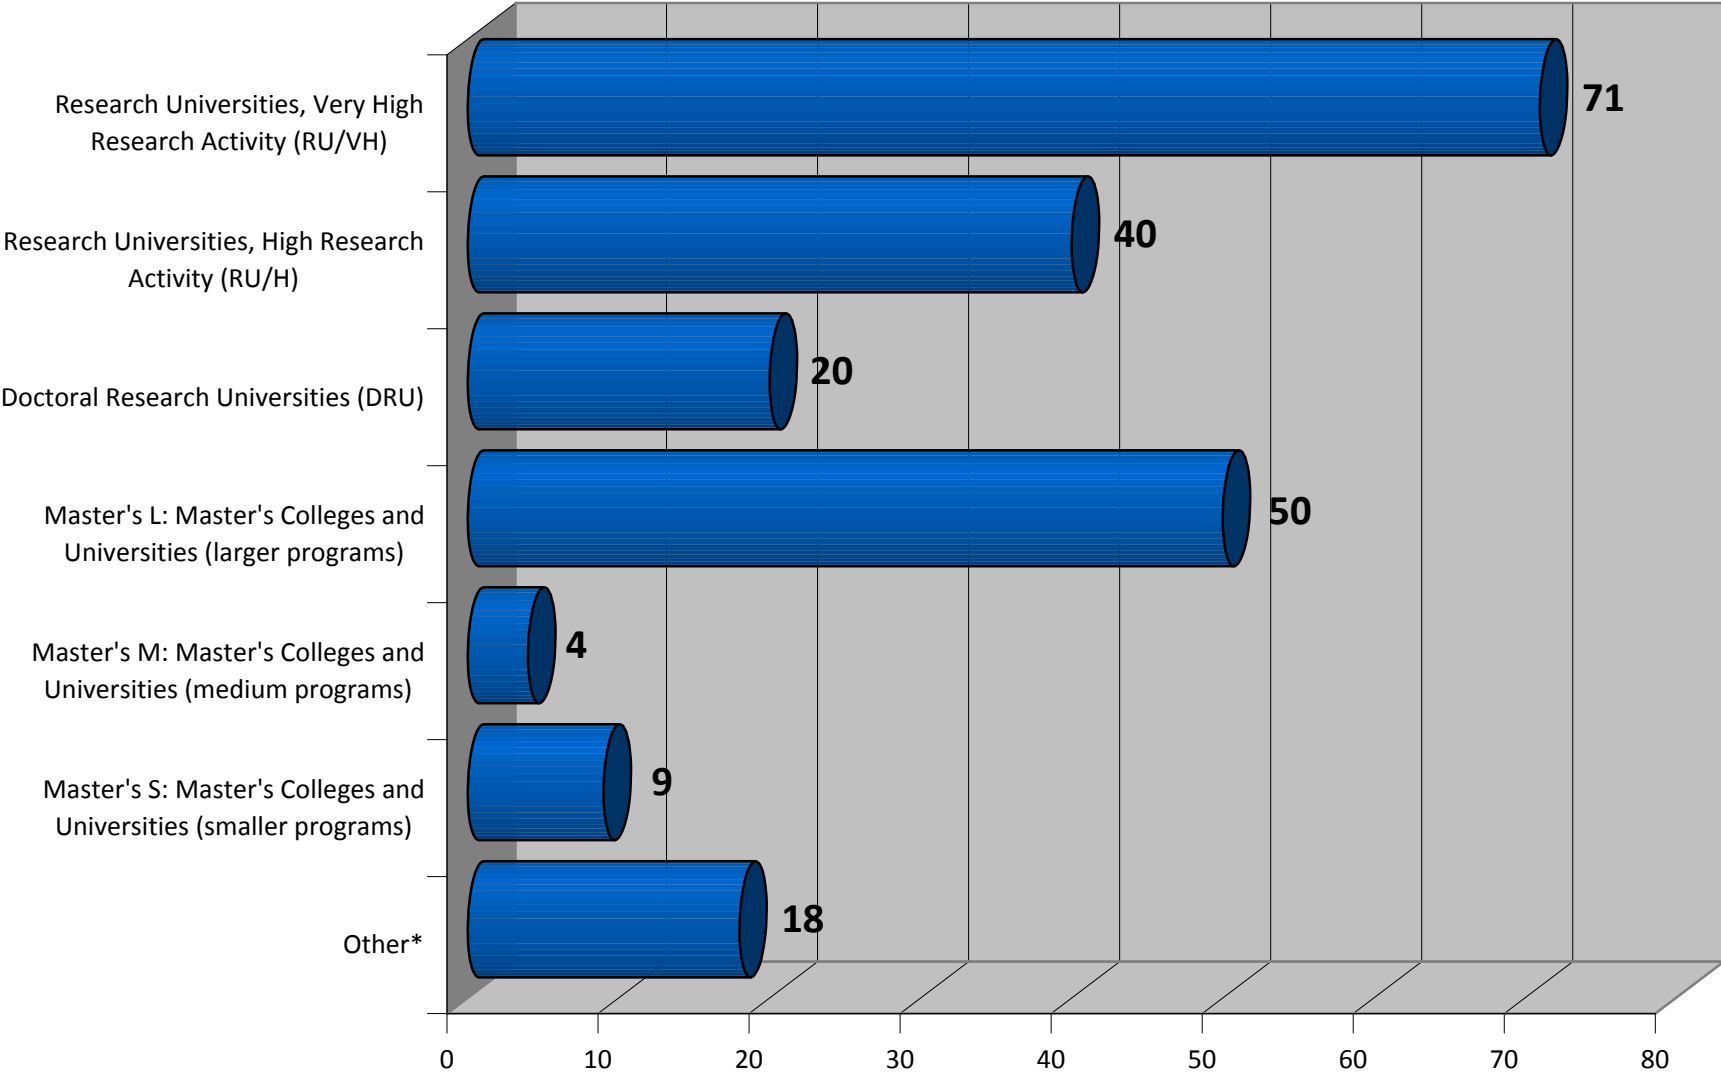

# Carnegie Classifications for PSM Programs (n=212)

\* Includes Specialized Institutions, Special Focus Institutions, Baccalaureate Colleges, International, and Inter Campus programs at Rutgers University programs and two University of Massachusetts programs. These participating institutions have different Carnegie classifications.

*data as of  
September 7, 2010*