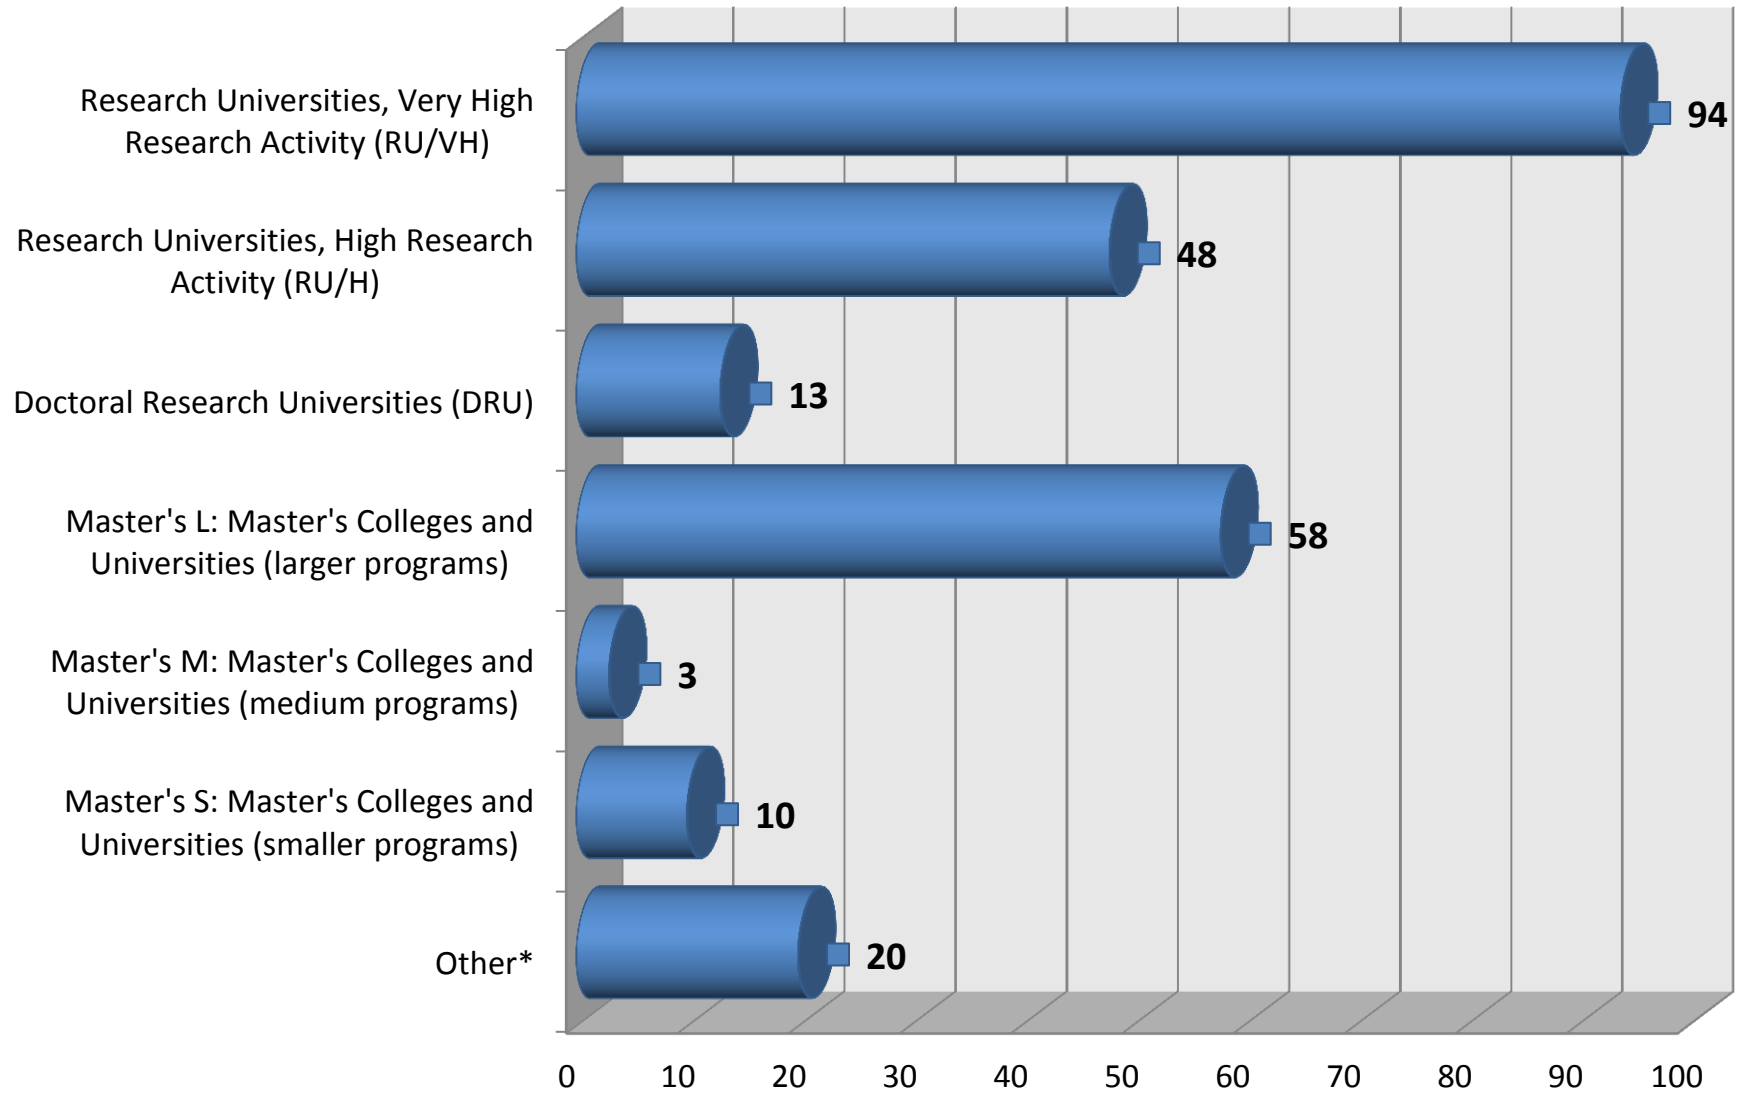

Carnegie Classifications for PSM Programs (n=246)

* Includes Specialized Institutions, Special Focus Institutions, Baccalaureate Colleges, International, and Inter Campus programs at Rutgers University programs and two University of Massachusetts programs. These participating institutions have different Carnegie classifications.

*data as of
January 23, 2012*